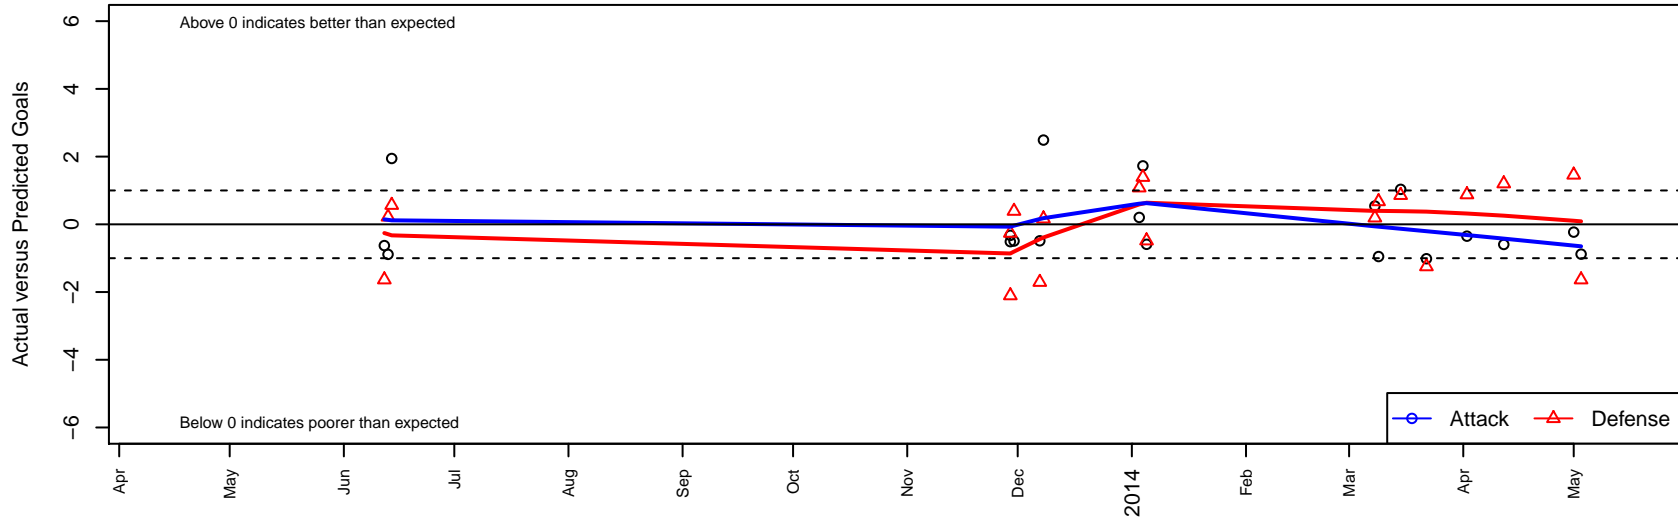

Idaho Rush Nike B97
Dots are actual minus expected GF (blue circles) and GA (red triangles).
Blue line is smoothed change in attack strength. Red is smoothed change in defense strength.